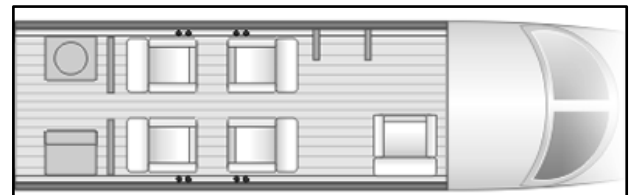

FlyPrivate®

EXPERIENCE THE DIFFERENCE.