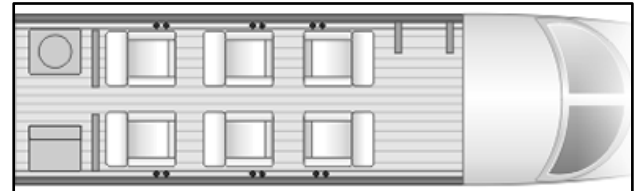

FlyPrivate®

EXPERIENCE THE DIFFERENCE.