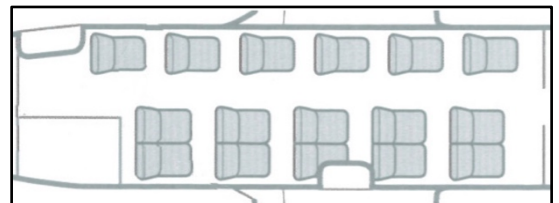

FlyPrivate®

EXPERIENCE THE DIFFERENCE.