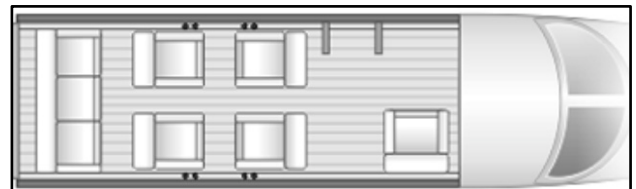

FlyPrivate®

EXPERIENCE THE DIFFERENCE.