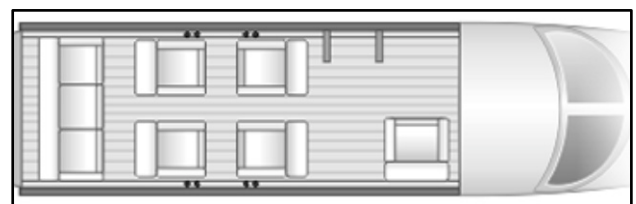

FlyPrivate®

EXPERIENCE THE DIFFERENCE.