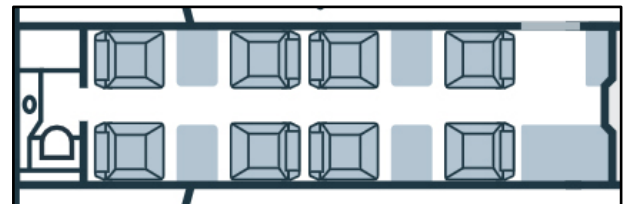

FlyPrivate®

EXPERIENCE THE DIFFERENCE.