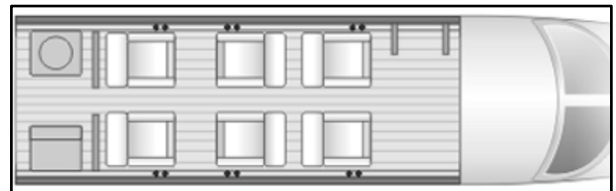

FlyPrivate®

EXPERIENCE THE DIFFERENCE.