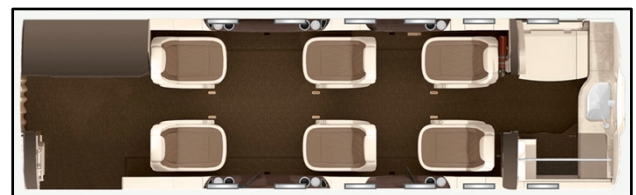

FlyPrivate®

EXPERIENCE THE DIFFERENCE.