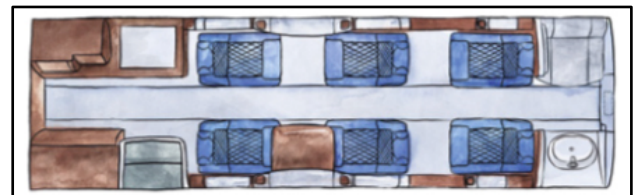

FlyPrivate®

EXPERIENCE THE DIFFERENCE.