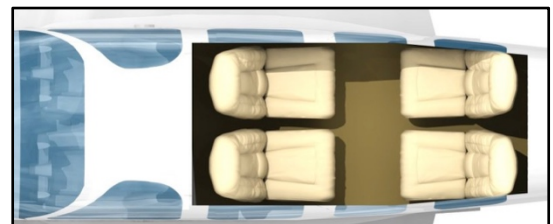

FlyPrivate®

EXPERIENCE THE DIFFERENCE.