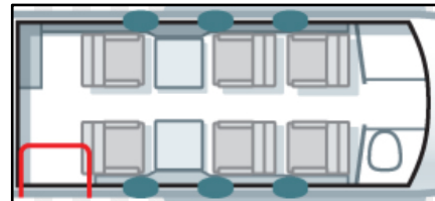

FlyPrivate®

EXPERIENCE THE DIFFERENCE.